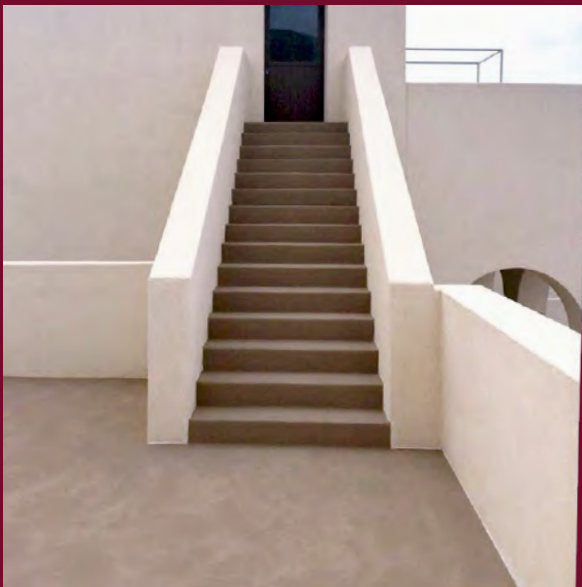

**Robustezza, aspetto
e colore durevoli nel tempo:
Outdoor assicura superfici
di sicuro effetto e di grande affidabilità**

*Lasting resistance, aspect and colour:
Outdoor assures surfaces of high visual impact
and significant reliability*

EUWORK
BUILDING TECHNOLOGIES

Distribuito da / Distributed by
Nordpav Group Srl

Via Manzoni, 368 - 22070 Cassina Rizzardi (CO)
tel.: (+39) 031 880160 fax: (+39) 031 921718

www.euwork.it